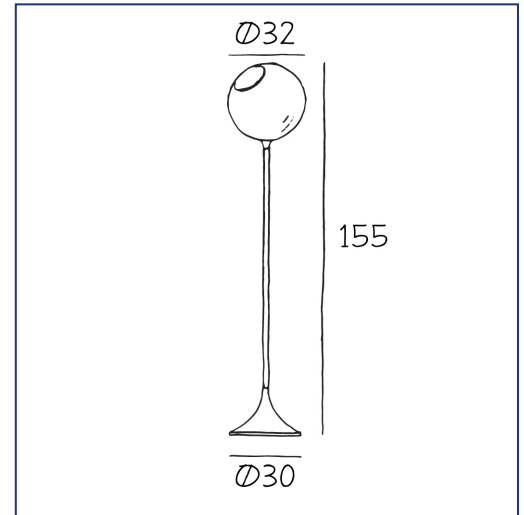

![[CDATA[YII-BLOCK-HEAD]]>

<![CDATA[YII-BLOCK-BODY-BEGIN]]>

Ballroom Floor

Ballroom Floor Rose

The playful design of the Ballroom floor lamp adds character and color to any décor. The lamp is dimmable and the large variation in colors makes it an obvious choice.

Brand Design By Us
Designer Rasmus Larsson
Series Ballroom

[Inform me about bespoke options](#) | ↗

Product specifications

Fitting finish	Gold
Glass finish	Rose
Type	Floor
Use	Decorative
Place	Indoor
Material	Glass
Overall Weight (kg)	12.3

Additional finish/colour options available. See website or contact our team for more info.

Technical specifications

Light Dimensions - Diameter (cm)	32
Light Dimensions - Height (cm)	155
Canopy Dimensions - Diameter (cm)	30
Cable Length (cm)	160
Lightsource	: E27 Max 40 watt bulb
Lightsource included or not (y/n)	N